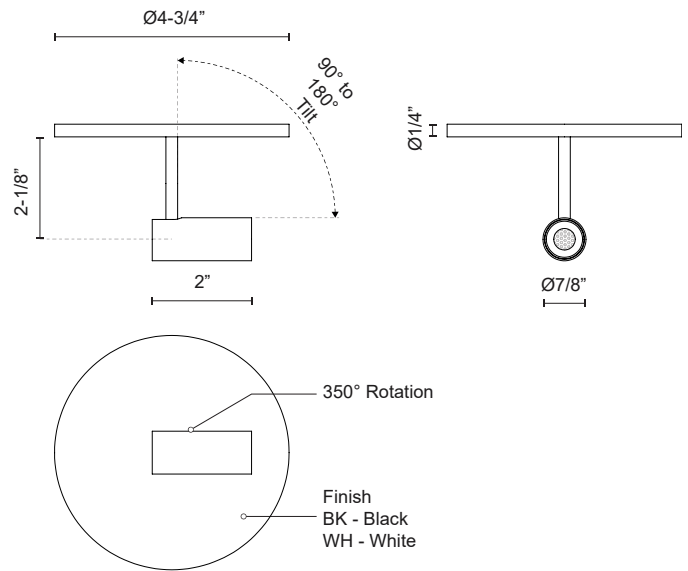

## SPECIFICATION DETAILS

<b>Fixture Dimensions</b>	D4-3/8" x H3-3/4"
<b>Light Source</b>	LED with DC Driver
<b>Wattage</b>	4W
<b>Total Lumens</b>	255lm
<b>Delivered Lumens</b>	178lm
<b>Voltage</b>	120V
<b>Color Temperature</b>	3000K
<b>CRI (Ra)</b>	90CRI
<b>Optional Color Temps</b>	2700K - 5000K Available, Minimum Order Quantities Apply
<b>LED Rated Life</b>	50,000 hours
<b>Dimming</b>	100% - 10%, TRIAC or ELV Dimmer (Not Included)
<b>Diffuser Details</b>	Clear Acrylic TIR Lens
<b>Location</b>	Dry
<b>Mounting Style</b>	All Orientation; Ceiling and Wall;
<b>Canopy Dimensions</b>	D4-3/8" x H1/4"
<b>Paint Finish</b>	BK02; WH02;

## DESCRIPTION

Recessed within the minute barrel of the quintessential adjustable lamp is a spot light assembly applied across the Downey line. By utilizing slim AC LED boards the canopy scale is reduced to a fundamental trim plate and minimizes the visual footprint of the functional fixtures. Available in two petite cylindrical sizes and a single or multi-light configuration.